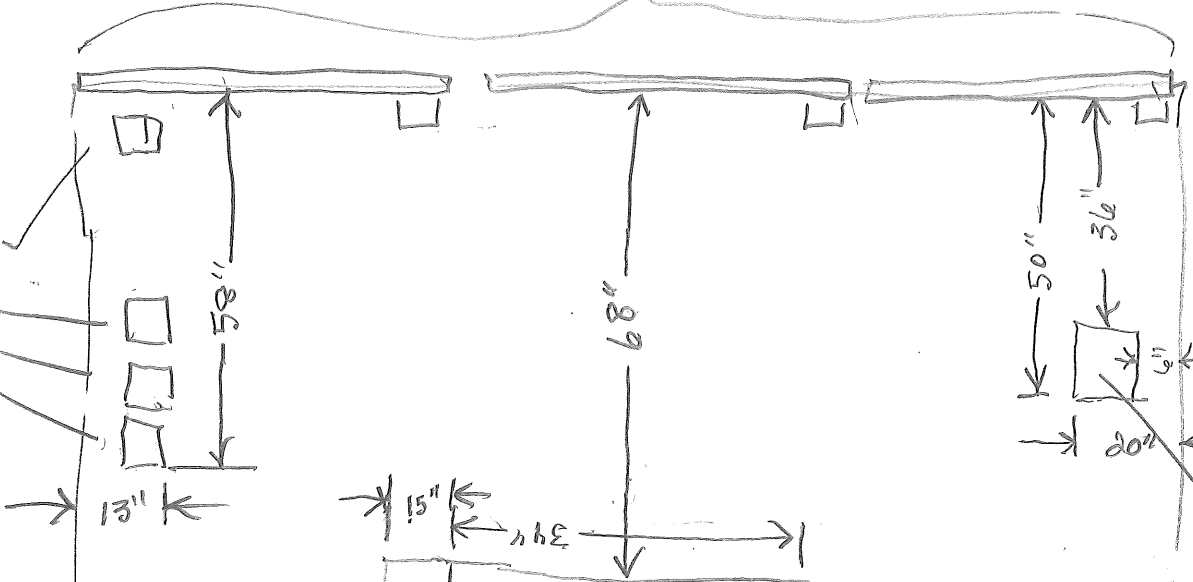

LOUVERS

start 45" from floor
+ go up to 90" from floor
CEILING IS 108-109"

ACCESS HOLES IN
FLOOR (SEE PHOTOS)

BREAKER

UL DATA
PLATE ACCESS

2x8

BATTERIES

EXIT