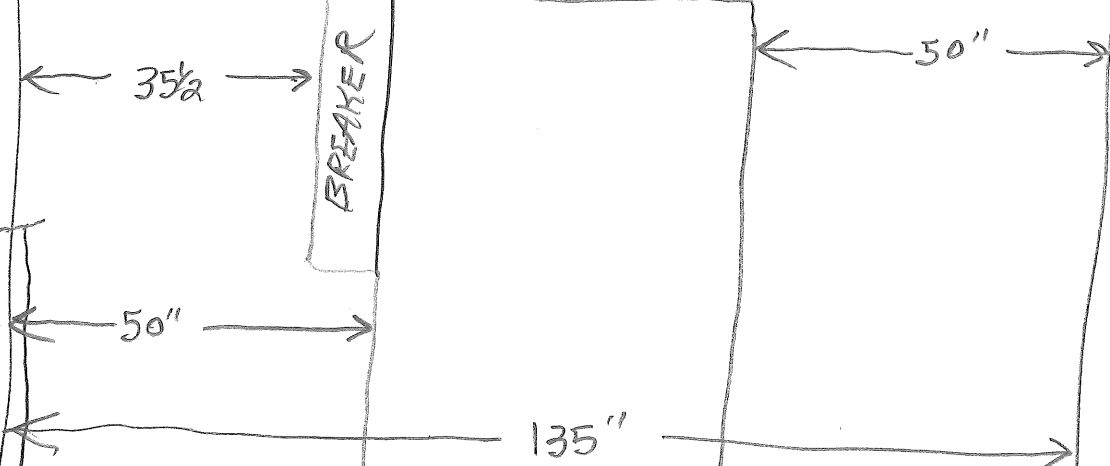

LOUVERS

start 45" from floor
+ go up to 90" from floor
CEILING IS 108-109"

ACCESS HOLES IN
FLOOR (SEE PHOTOS)

BREAKER

UL DATA
PLATE ACCESS

2x8

BATTERIES

EXIT